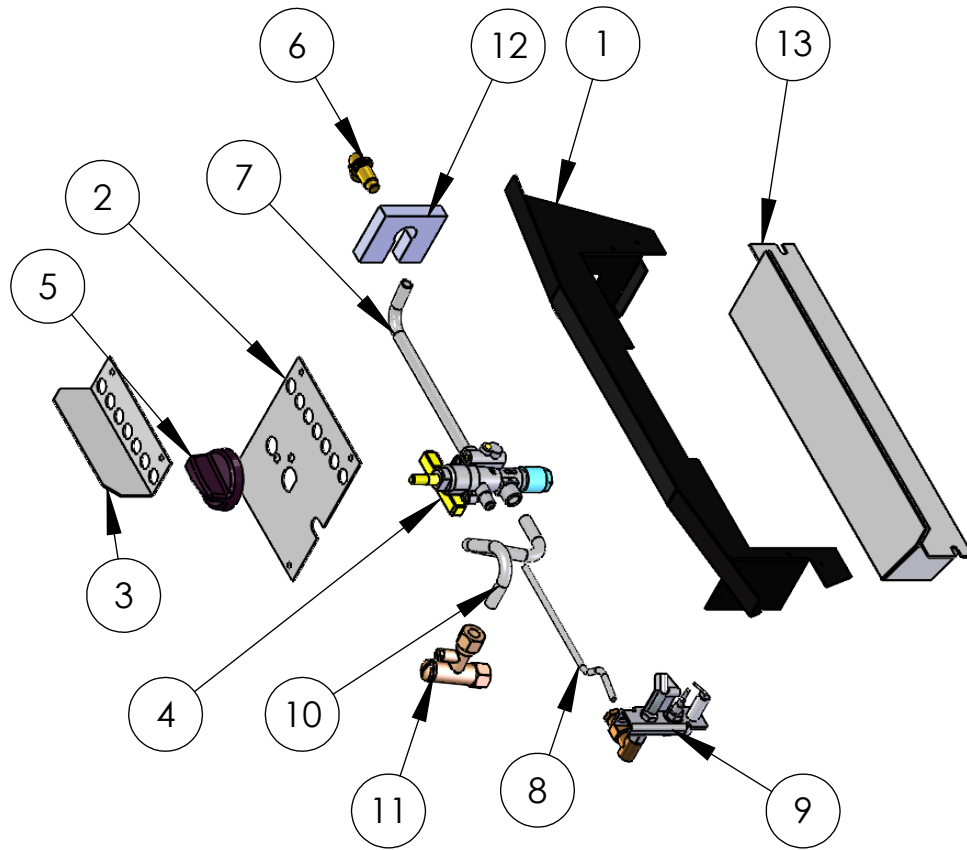

Paragon One Manual Control Tray Assembly

ITEM NO.	Description	Part Number	QTY.
1	Burner Support	4272	1
2	Bezel Plate	4274	1
3	Heatshield	4444	1
4	valve	5932	1
5	Control Knob	4278	1
6	Injector	2799	1
7	Injector Pipe	5975	1
8	Pilot Pipe	4277	1
9	Oxy Pilot Assy	6952	1
10	Inlet Pipe	4276	1
11	Restrictor elbow	2189	1
12	Sliencer	2400	1
13	Burner assembly	2383	1